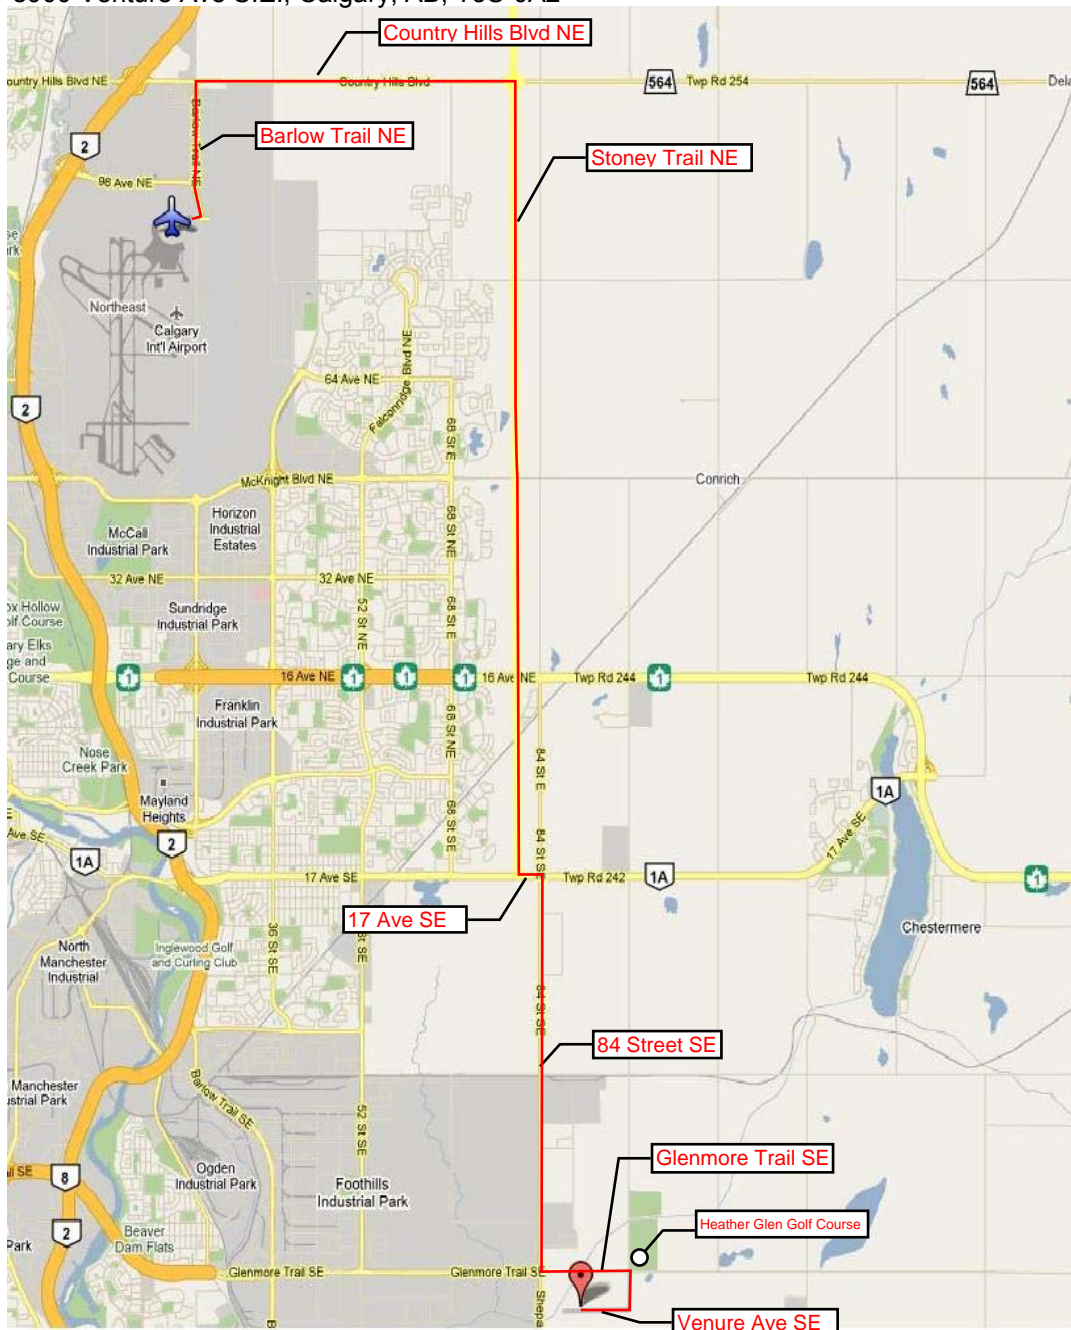

Chamco Industries Ltd. (403) 777-1200  
8900 Venture Ave S.E., Calgary, AB, T3S-0A2

**DIRECTIONS FROM CALGARY INTERNATIONAL AIRPORT:**

(Approx. travel time: 30-40 mins)

1. Upon exiting the airport, turn left at the set of traffic lights and follow Barlow Trail Northbound
2. After approx 2.2kms, turn right onto Country Hills Blvd Eastbound
3. After approx 5.2kms, turn right onto the ramp to Stoney Trail Southbound
4. After approx 12.7kms, Stoney Trail ends at 17 Ave SE. Turn left onto 17 Ave Eastbound
5. Immediately at the next set of traffic lights (600m), turn right onto 84 Street Southbound
6. After approx 6.4kms, turn left onto Glenmore Trail Eastbound
7. After approx 1.6kms, turn right at the next set of traffic lights, onto Commerce Drive (100 Street) Southbound.  
(A sign for the Heather Glen Golf Course will be visible at this intersection)
8. Follow this road as it turns to the right onto Venture Ave Westbound.

Chamco Industries will be located near the end of the road on the right-hand side.

Blue and grey building, with red trim around the roof. Watch for the Chamco signage.