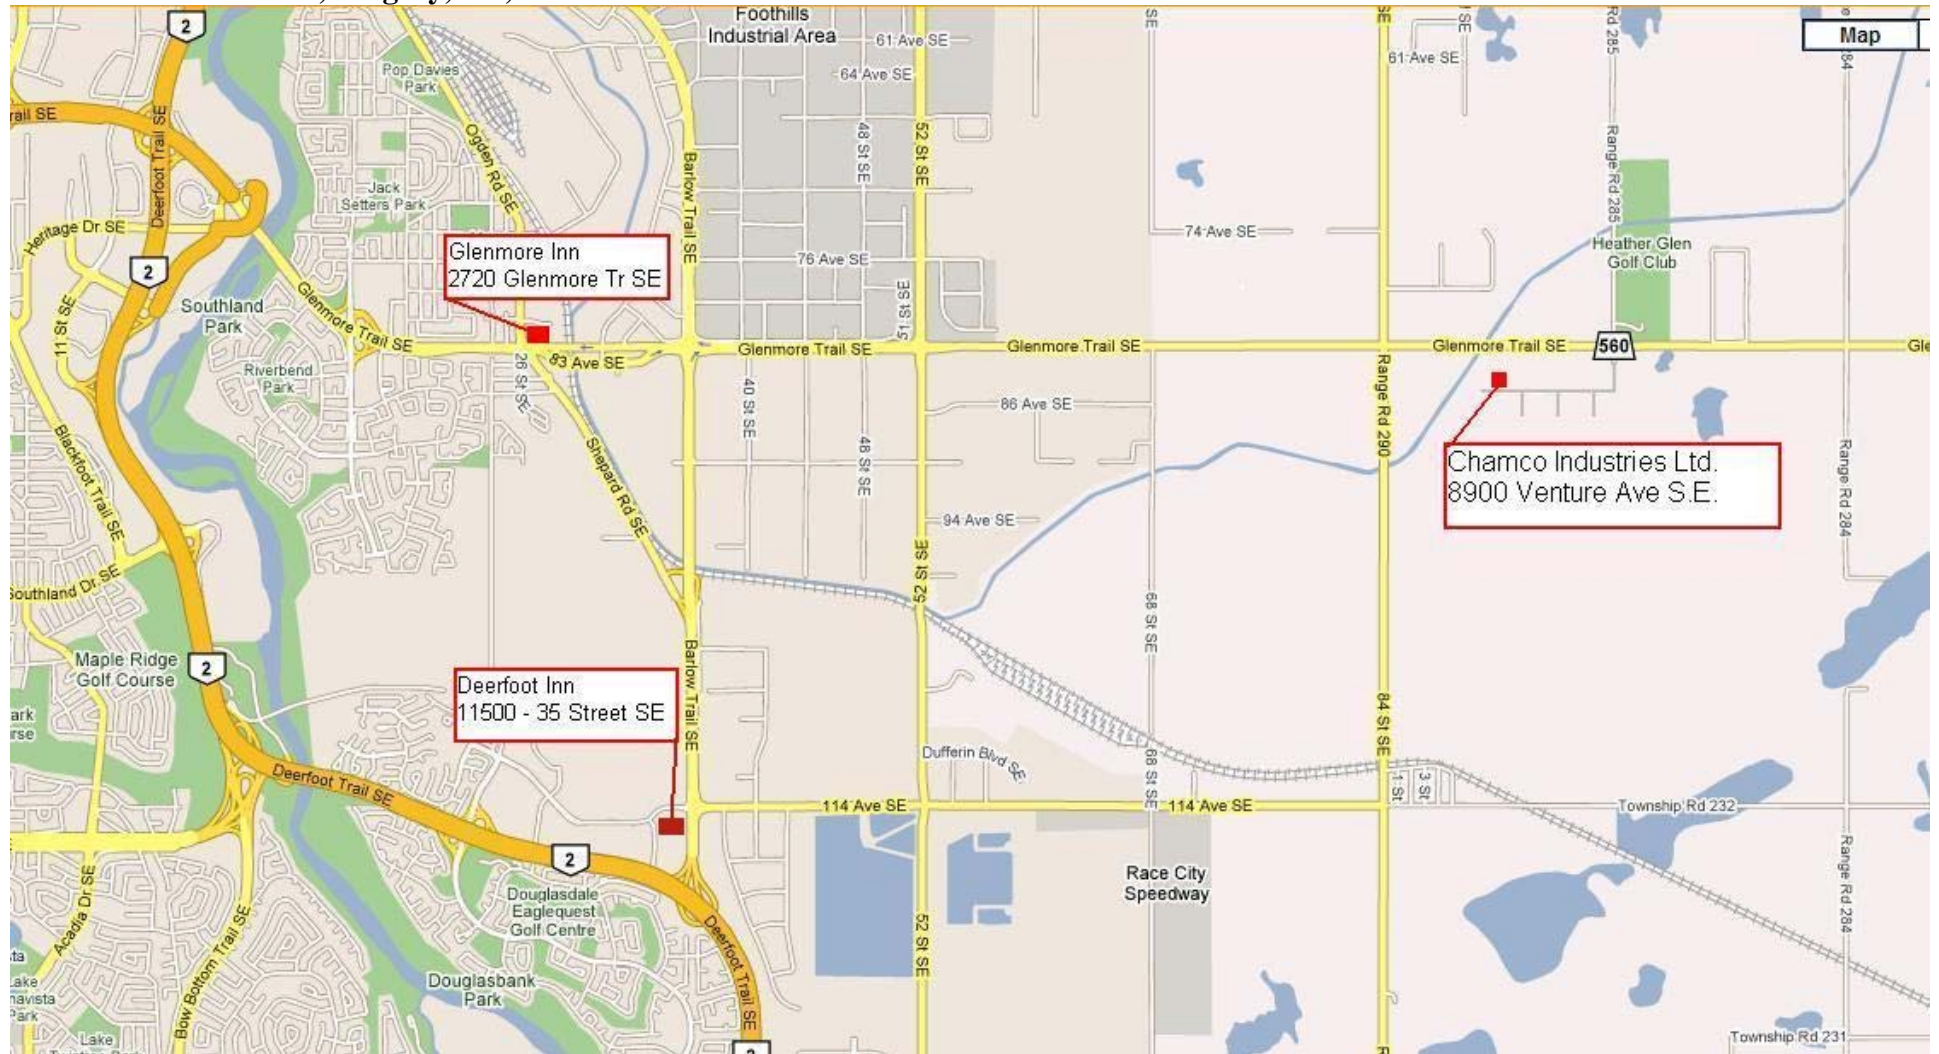

**Chamco Industries Ltd. (403) 777-1200**  
**8900 Venture Ave S.E., Calgary, AB, T3S0A2**

**Directions from Deerfoot Trail:**

1. Drive Eastbound on Glenmore Trail SE.
2. Continue past 84 Street SE for approx. 1.5km.
3. At the next set of traffic lights, turn right onto Commerce Drive Southbound.  
(A sign for Heather Glen Golf Course will be visible at this intersection)
4. Follow this road as it turns to the right onto Venture Ave Westbound.
5. The Chamco building will be located near the end of the road on the right-hand side  
Blue and grey building, with red trim around the roof.  
Watch for the Chamco signage.